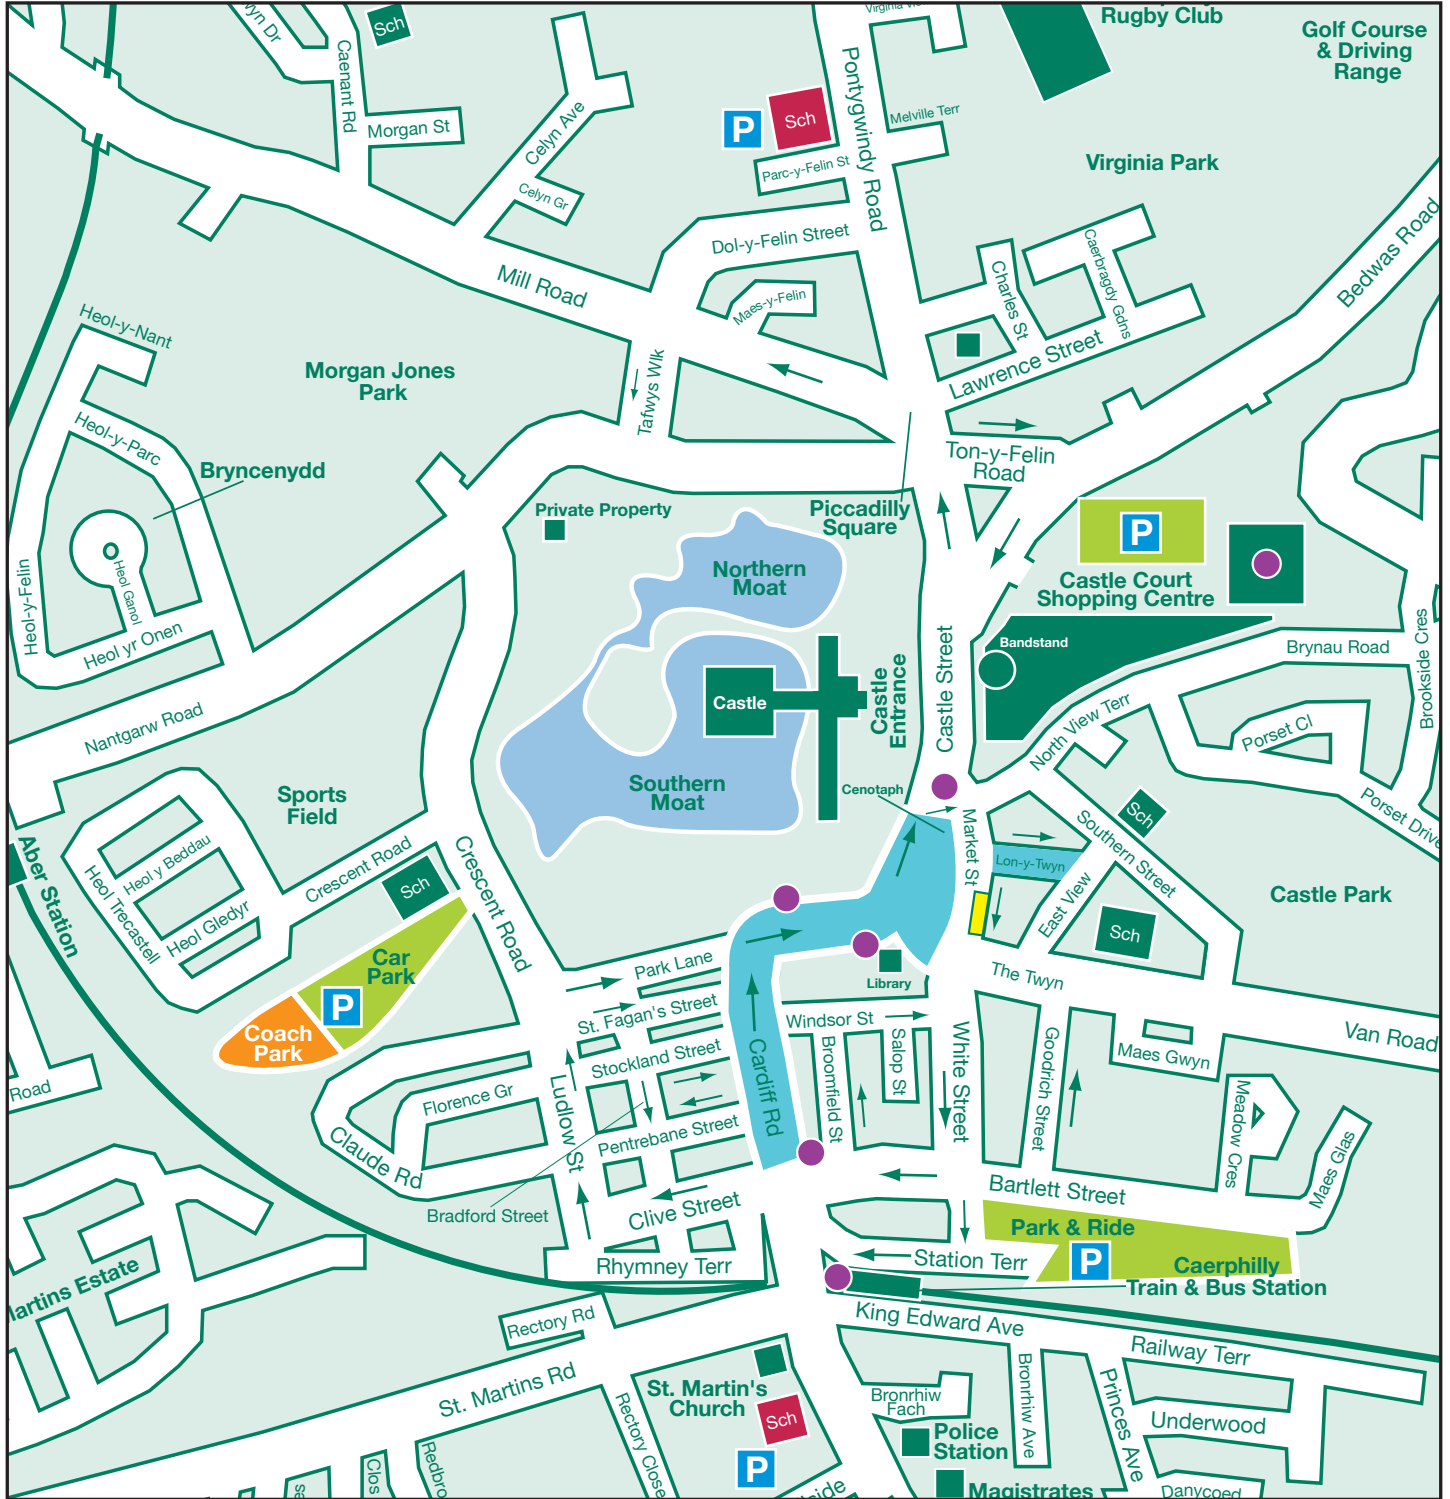

Public Parking Map

- Event Site / Road Closure Area
- Coach drop off & collection point (CF83 1NX)
- Pre-booked Coach Parking
- Public parking including disabled parking bays
- Cyclist Bike Racks
- Public Park & Walk