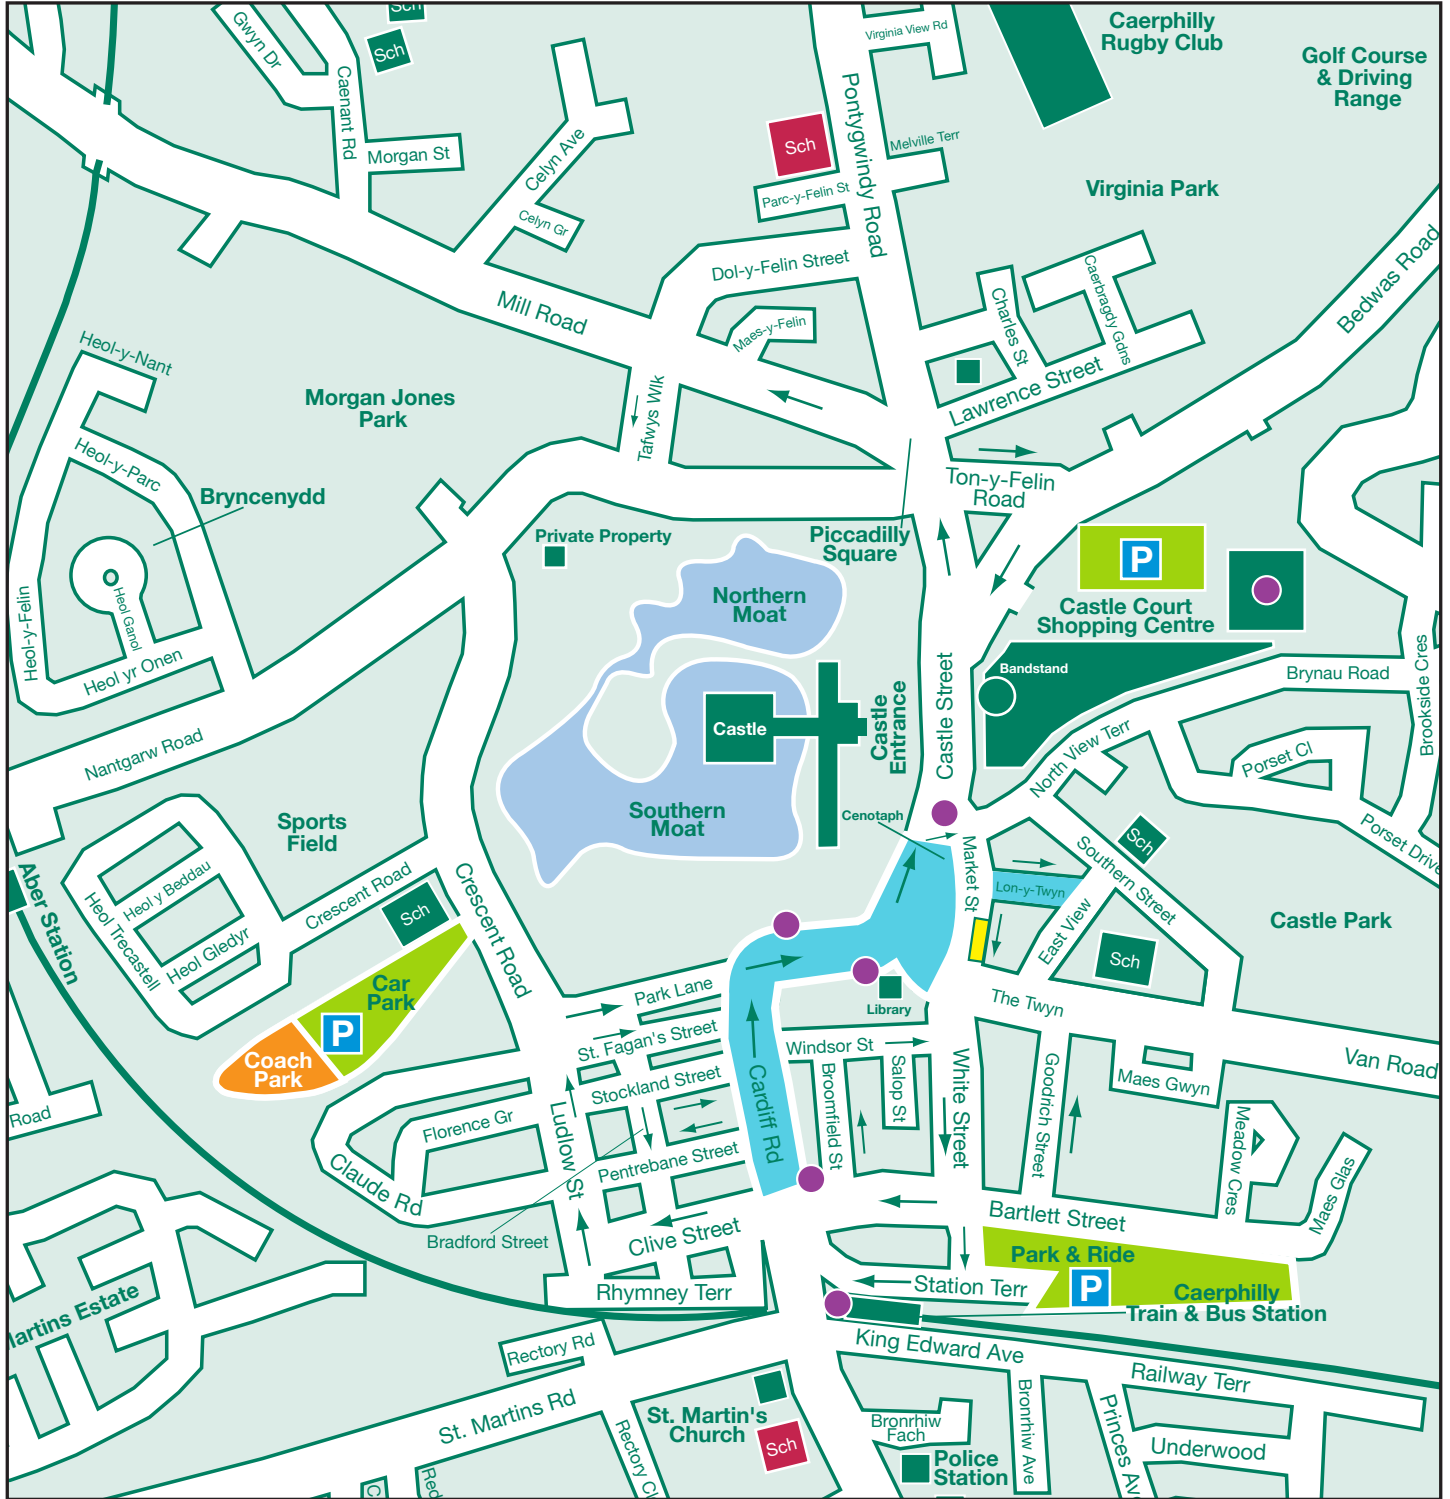

# Public Parking Map

- Event Site / Road Closure Area
- Coach drop off & collection point (CF83 1NX)
- Pre-booked Coach Parking
- Public parking including disabled parking bays
- Cyclist Bike Racks
- Public Park & Walk